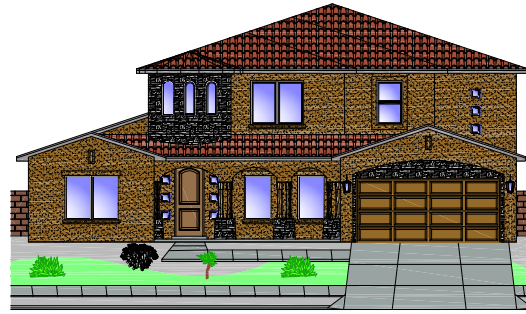

Signature Series

The Diamond

SS3842

Spanish Mission (A)

Tuscan Country (A-R)

Santa Fe (C)

Floor Plan

Approx. 3842 Heated Sq. Ft.

Elevations are artists renderings only and location, size, and style of windows, doors and landscape elements may differ from what is shown. Certain lot conditions may require a home to be built in reverse of the plan. Square footages shown are approximate. Because we are constantly improving our product, we reserve the right to change product features, brand names, dimensions, architectural details and design. this illustration is not part of a legal contract. If home is shown with tile roof, see your sales consultant for pricing. Some lots have premiums. Prices and floor plans are subject to change without notice. Read community disclosures prior to purchasing home. License# 60253. 02/14/2011
 Plan may not be copied or reproduced in full or in part without the expressed written consent from Stillbrooke Homes. © 2011 All rights reserved.