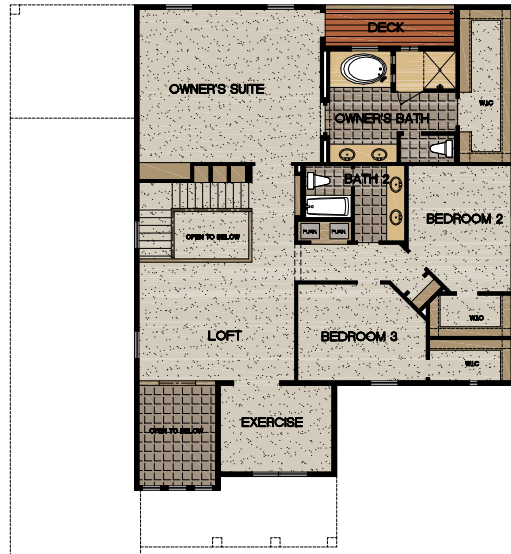

Signature Series

The Diamond

SS3842

Spanish Mission (A)

Tuscan Country (A-R)

Santa Fe (C)

Floor Plan

Approx. 3842 Heated Sq. Ft.

Elevations are artists renderings only and location, size, and style of windows, doors and landscape elements may differ from what is shown. Certain lot conditions may require a home to be built in reverse of the plan. Square footages shown are approximate. Because we are constantly improving our product, we reserve the right to change product features, brand names, dimensions, architectural details and design. this illustration is not part of a legal contract. If home is shown with tile roof, see your sales consultant for pricing. Some lots have premiums. Prices and floor plans are subject to change without notice. Read community disclosures prior to purchasing home. License# 60253. 02/14/2011
 Plan may not be copied or reproduced in full or in part without the expressed written consent from Stillbrooke Homes. © 2011 All rights reserved.