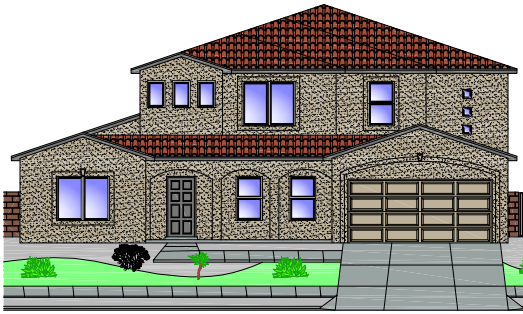

Signature Series

The Diamond

SS3842

Spanish Mission (A)

Tuscan Country (A-R)

Santa Fe (C)

Floor Plan

Approx. 3842 Heated Sq. Ft.

Elevations are artists renderings only and location, size, and style of windows, doors and landscape elements may differ from what is shown. Certain lot conditions may require a home to be built in reverse of the plan. Square footages shown are approximate. Because we are constantly improving our product, we reserve the right to change product features, brand names, dimensions, architectural details and design. this illustration is not part of a legal contract. If home is shown with tile roof, see your sales consultant for pricing. Some lots have premiums. Prices and floor plans are subject to change without notice. Read community disclosures prior to purchasing home. License# 60253. 02/14/2011
 Plan may not be copied or reproduced in full or in part without the expressed written consent from Stillbrooke Homes. © 2011 All rights reserved.