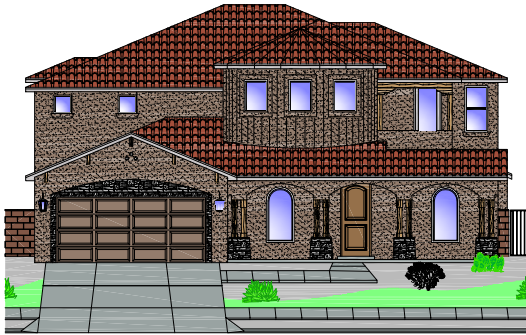

## The Sapphire

SS3611

Spanish Mission (A)

Tuscan Hills (A-R)

Tuscan Country (D)

Santa Fe (C)

Floor Plan

Approx. 3611 Heated Sq. Ft.

Elevations are artists renderings only and location, size, and style of windows, doors and landscape elements may differ from what is shown. Certain lot conditions may require a home to be built in reverse of the plan. Square footages shown are approximate. Because we are constantly improving our product, we reserve the right to change product features, brand names, dimensions, architectural details and design. this illustration is not part of a legal contract. If home is shown with tile roof, see your sales consultant for pricing. Some lots have premiums. Prices and floor plans are subject to change without notice. Read community disclosures prior to purchasing home. License# 60253. 02/14/2011 Plan may not be copied or reproduced in full or in part without the expressed written consent from Stillbrooke Homes. © 2011 All rights reserved.