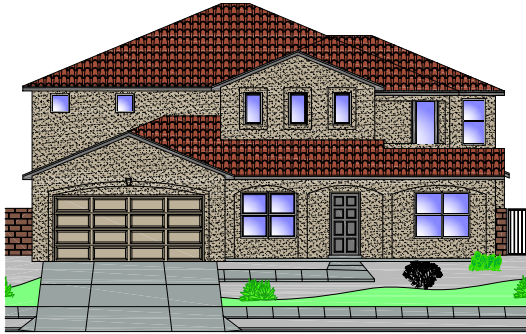

# Signature Series

## The Sapphire

SS3611

Spanish Mission (A)

Tuscan Hills (A-R)

Tuscan Country (D)

Santa Fe (C)

Floor Plan

Approx. 3611 Heated Sq. Ft.

Elevations are artists renderings only and location, size, and style of windows, doors and landscape elements may differ from what is shown. Certain lot conditions may require a home to be built in reverse of the plan. Square footages shown are approximate. Because we are constantly improving our product, we reserve the right to change product features, brand names, dimensions, architectural details and design. this illustration is not part of a legal contract. If home is shown with tile roof, see your sales consultant for pricing. Some lots have premiums. Prices and floor plans are subject to change without notice. Read community disclosures prior to purchasing home. License# 60253. 02/14/2011 Plan may not be copied or reproduced in full or in part without the expressed written consent from Stillbrooke Homes. © 2011 All rights reserved.