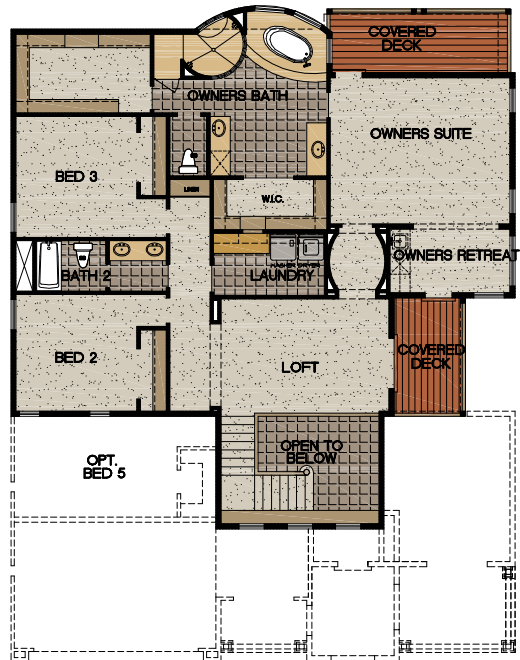

## The Sapphire

SS3611

Spanish Mission (A)

Tuscan Hills (A-R)

Tuscan Country (D)

Santa Fe (C)

Floor Plan

Approx. 3611 Heated Sq. Ft.

Elevations are artists renderings only and location, size, and style of windows, doors and landscape elements may differ from what is shown. Certain lot conditions may require a home to be built in reverse of the plan. Square footages shown are approximate. Because we are constantly improving our product, we reserve the right to change product features, brand names, dimensions, architectural details and design. this illustration is not part of a legal contract. If home is shown with tile roof, see your sales consultant for pricing. Some lots have premiums. Prices and floor plans are subject to change without notice. Read community disclosures prior to purchasing home. License# 60253. 02/14/2011 Plan may not be copied or reproduced in full or in part without the expressed written consent from Stillbrooke Homes. © 2011 All rights reserved.