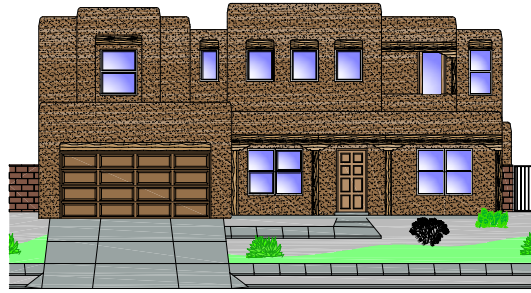

## The Sapphire

SS3611

Spanish Mission (A)

Tuscan Hills (A-R)

Tuscan Country (D)

Santa Fe (C)

Floor Plan

Approx. 3611 Heated Sq. Ft.

Elevations are artists renderings only and location, size, and style of windows, doors and landscape elements may differ from what is shown. Certain lot conditions may require a home to be built in reverse of the plan. Square footages shown are approximate. Because we are constantly improving our product, we reserve the right to change product features, brand names, dimensions, architectural details and design. this illustration is not part of a legal contract. If home is shown with tile roof, see your sales consultant for pricing. Some lots have premiums. Prices and floor plans are subject to change without notice. Read community disclosures prior to purchasing home. License# 60253. 02/14/2011 Plan may not be copied or reproduced in full or in part without the expressed written consent from Stillbrooke Homes. © 2011 All rights reserved.