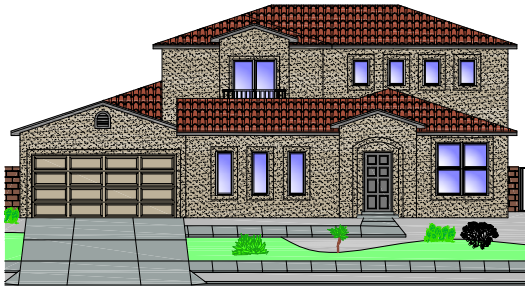

Signature Series

The Onyx
SS3474

Spanish Mission (A)

Tuscan Hills (A-R)

Tuscan Country (D)

Santa Fe (C)

Floor Plan

Approx. 3474 Heated Sq. Ft.

Elevations are artists renderings only and location, size, and style of windows, doors and landscape elements may differ from what is shown. Certain lot conditions may require a home to be built in reverse of the plan. Square footages shown are approximate. Because we are constantly improving our product, we reserve the right to change product features, brand names, dimensions, architectural details and design. this illustration is not part of a legal contract. If home is shown with tile roof, see your sales consultant for pricing. Some lots have premiums. Prices and floor plans are subject to change without notice. Read community disclosures prior to purchasing home. License# 60253. 02/14/2011
Plan may not be copied or reproduced in full or in part without the expressed written consent from Stillbrooke Homes. © 2011 All rights reserved.