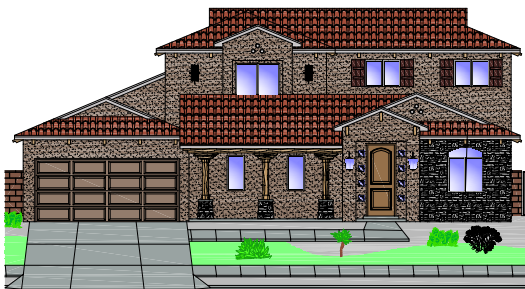

Signature Series

The Onyx
SS3474

Spanish Mission (A)

Tuscan Hills (A-R)

Tuscan Country (D)

Santa Fe (C)

Floor Plan

Approx. 3474 Heated Sq. Ft.

Elevations are artists renderings only and location, size, and style of windows, doors and landscape elements may differ from what is shown. Certain lot conditions may require a home to be built in reverse of the plan. Square footages shown are approximate. Because we are constantly improving our product, we reserve the right to change product features, brand names, dimensions, architectural details and design. this illustration is not part of a legal contract. If home is shown with tile roof, see your sales consultant for pricing. Some lots have premiums. Prices and floor plans are subject to change without notice. Read community disclosures prior to purchasing home. License# 60253. 02/14/2011
Plan may not be copied or reproduced in full or in part without the expressed written consent from Stillbrooke Homes. © 2011 All rights reserved.