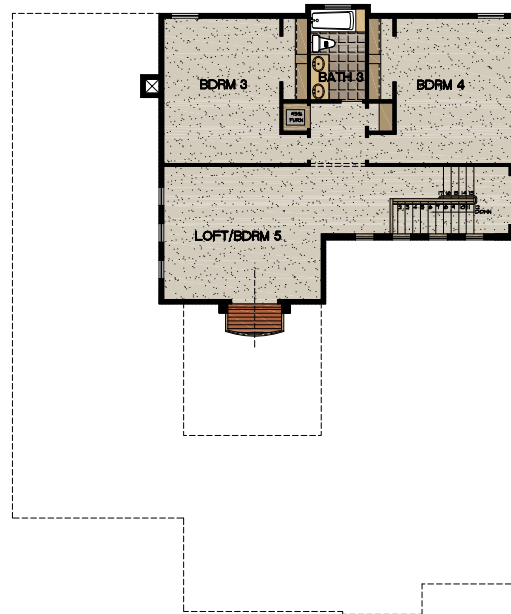

Signature Series

The Onyx
SS3474

Spanish Mission (A)

Tuscan Hills (A-R)

Tuscan Country (D)

Santa Fe (C)

Floor Plan

Approx. 3474 Heated Sq. Ft.

Elevations are artists renderings only and location, size, and style of windows, doors and landscape elements may differ from what is shown. Certain lot conditions may require a home to be built in reverse of the plan. Square footages shown are approximate. Because we are constantly improving our product, we reserve the right to change product features, brand names, dimensions, architectural details and design. this illustration is not part of a legal contract. If home is shown with tile roof, see your sales consultant for pricing. Some lots have premiums. Prices and floor plans are subject to change without notice. Read community disclosures prior to purchasing home. License# 60253. 02/14/2011
Plan may not be copied or reproduced in full or in part without the expressed written consent from Stillbrooke Homes. © 2011 All rights reserved.