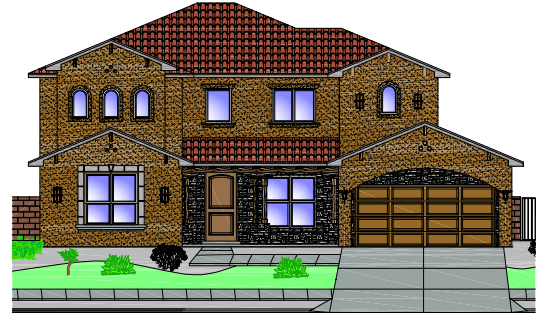

Signature Series

The Talea II

SS3162

Spanish Mission (A)

Tuscan Country (A-R)

Santa Fe (C)

Floor Plan

Approx. 3162 Heated Sq. Ft.

Elevations are artists renderings only and location, size, and style of windows, doors and landscape elements may differ from what is shown. Certain lot conditions may require a home to be built in reverse of the plan. Square footages shown are approximate. Because we are constantly improving our product, we reserve the right to change product features, brand names, dimensions, architectural details and design. this illustration is not part of a legal contract. If home is shown with tile roof, see your sales consultant for pricing. Some lots have premiums. Prices and floor plans are subject to change without notice. Read community disclosures prior to purchasing home. License# 60253. 02/14/2011
 Plan may not be copied or reproduced in full or in part without the expressed written consent from Stillbrooke Homes. © 2011 All rights reserved.