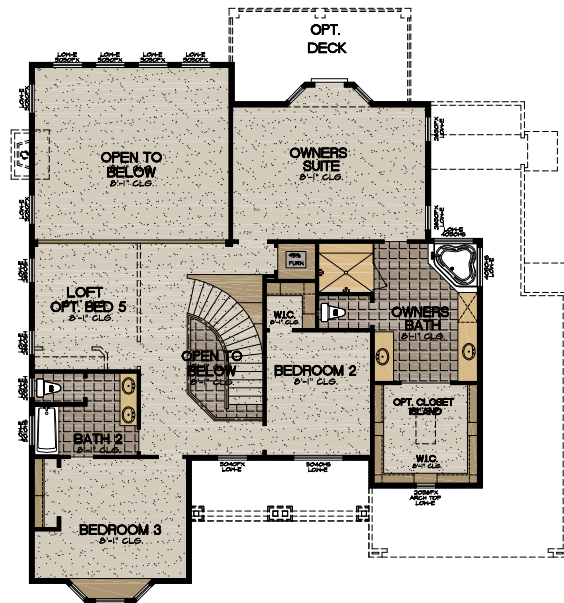

Signature Series

The Talea II

SS3162

Spanish Mission (A)

Tuscan Country (A-R)

Santa Fe (C)

Floor Plan

Approx. 3162 Heated Sq. Ft.

Elevations are artists renderings only and location, size, and style of windows, doors and landscape elements may differ from what is shown. Certain lot conditions may require a home to be built in reverse of the plan. Square footages shown are approximate. Because we are constantly improving our product, we reserve the right to change product features, brand names, dimensions, architectural details and design. this illustration is not part of a legal contract. If home is shown with tile roof, see your sales consultant for pricing. Some lots have premiums. Prices and floor plans are subject to change without notice. Read community disclosures prior to purchasing home. License# 60253. 02/14/2011
 Plan may not be copied or reproduced in full or in part without the expressed written consent from Stillbrooke Homes. © 2011 All rights reserved.