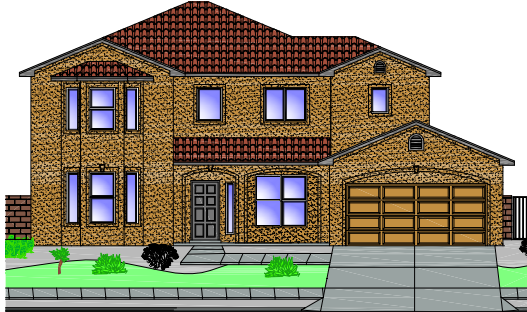

Signature Series

The Talea II

SS3162

Spanish Mission (A)

Tuscan Country (A-R)

Santa Fe (C)

Floor Plan

Approx. 3162 Heated Sq. Ft.

Elevations are artists renderings only and location, size, and style of windows, doors and landscape elements may differ from what is shown. Certain lot conditions may require a home to be built in reverse of the plan. Square footages shown are approximate. Because we are constantly improving our product, we reserve the right to change product features, brand names, dimensions, architectural details and design. this illustration is not part of a legal contract. If home is shown with tile roof, see your sales consultant for pricing. Some lots have premiums. Prices and floor plans are subject to change without notice. Read community disclosures prior to purchasing home. License# 60253. 02/14/2011
 Plan may not be copied or reproduced in full or in part without the expressed written consent from Stillbrooke Homes. © 2011 All rights reserved.