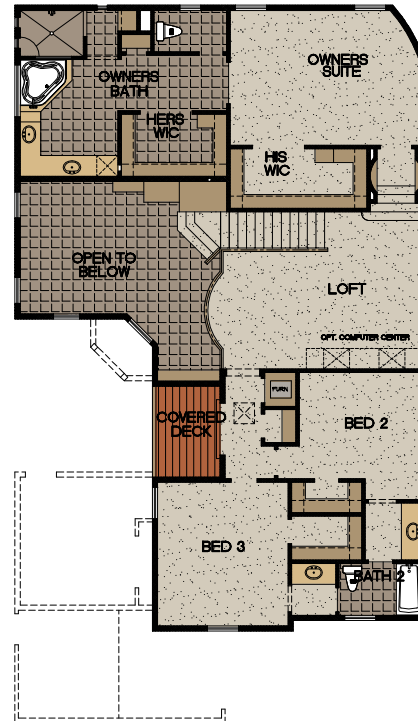

Signature Series

The Carmelita

SS3144

Tuscan Country (A-R)

Spanish Eclectic (A)

Santa Fe (C)

Floor Plan

Approx. 3144 Heated Sq. Ft.

Elevations are artists renderings only and location, size, and style of windows, doors and landscape elements may differ from what is shown. Certain lot conditions may require a home to be built in reverse of the plan. Square footages shown are approximate. Because we are constantly improving our product, we reserve the right to change product features, brand names, dimensions, architectural details and design. This illustration is not part of a legal contract. If home is shown with tile roof, see your sales consultant for pricing. Some lots have premiums. Prices and floor plans are subject to change without notice. Read community disclosures prior to purchasing home. License# 60253. 02/14/2011 Plan may not be copied or reproduced in full or in part without the expressed written consent from Stillbrooke Homes. © 2011 All rights reserved.