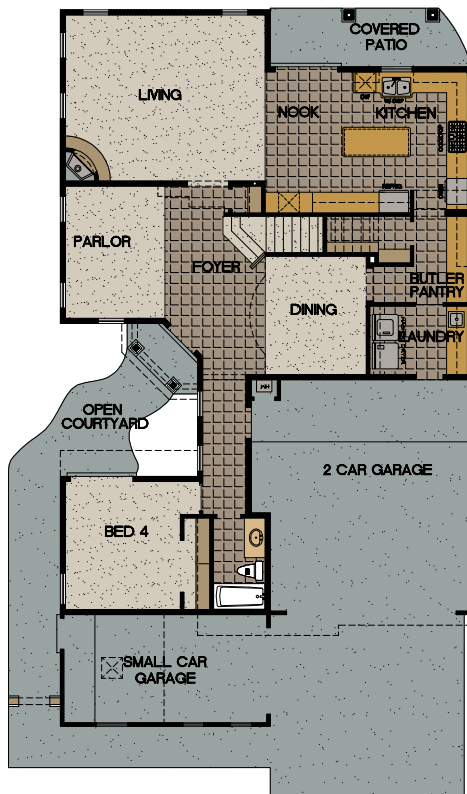

Signature Series

The Carmelita

SS3144

Tuscan Country (A-R)

Spanish Eclectic (A)

Santa Fe (C)

Floor Plan

Approx. 3144 Heated Sq. Ft.

Elevations are artists renderings only and location, size, and style of windows, doors and landscape elements may differ from what is shown. Certain lot conditions may require a home to be built in reverse of the plan. Square footages shown are approximate. Because we are constantly improving our product, we reserve the right to change product features, brand names, dimensions, architectural details and design. This illustration is not part of a legal contract. If home is shown with tile roof, see your sales consultant for pricing. Some lots have premiums. Prices and floor plans are subject to change without notice. Read community disclosures prior to purchasing home. License# 60253. 02/14/2011 Plan may not be copied or reproduced in full or in part without the expressed written consent from Stillbrooke Homes. © 2011 All rights reserved.