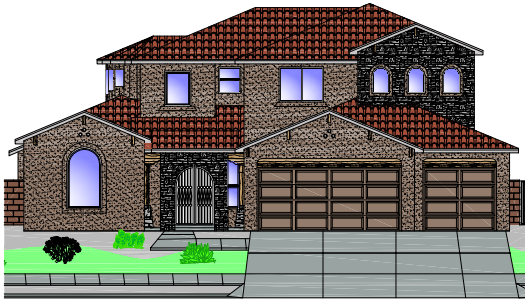

Signature Series

The Marbella II

SS3065

Spanish Mission (A)

Tuscan Country (A-R)

Tuscan Hills (D)

Santa Fe (C)

Floor Plan

Approx. 3065 Heated Sq. Ft.

Elevations are artist renderings only and location, size, and style of windows, doors and landscape elements may differ from what is shown. Certain lot conditions may require a home to be built in reverse of the plan. Square footages shown are approximate. Because we are constantly improving our product, we reserve the right to change product features, brand names, dimensions, architectural details and design. This illustration is not part of a legal contract. If home is shown with tile roof, see your sales consultant for pricing. Some lots have premiums. Prices and floor plans are subject to change without notice. Read community disclosures prior to purchasing home. License# 60253. 02/14/2011
 Plan may not be copied or reproduced in full or in part without the expressed written consent from Stillbrooke Homes. © 2011 All rights reserved.