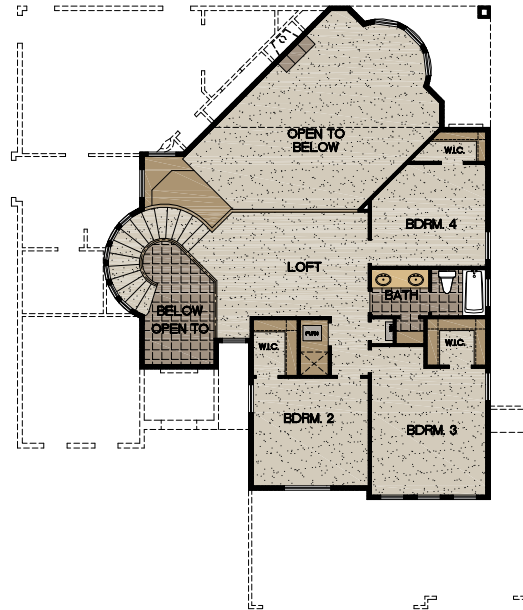

Signature Series

The Marbella II

SS3065

Spanish Mission (A)

Tuscan Country (A-R)

Tuscan Hills (D)

Santa Fe (C)

Floor Plan

Approx. 3065 Heated Sq. Ft.

Elevations are artist renderings only and location, size, and style of windows, doors and landscape elements may differ from what is shown. Certain lot conditions may require a home to be built in reverse of the plan. Square footages shown are approximate. Because we are constantly improving our product, we reserve the right to change product features, brand names, dimensions, architectural details and design. This illustration is not part of a legal contract. If home is shown with tile roof, see your sales consultant for pricing. Some lots have premiums. Prices and floor plans are subject to change without notice. Read community disclosures prior to purchasing home. License# 60253. 02/14/2011
 Plan may not be copied or reproduced in full or in part without the expressed written consent from Stillbrooke Homes. © 2011 All rights reserved.