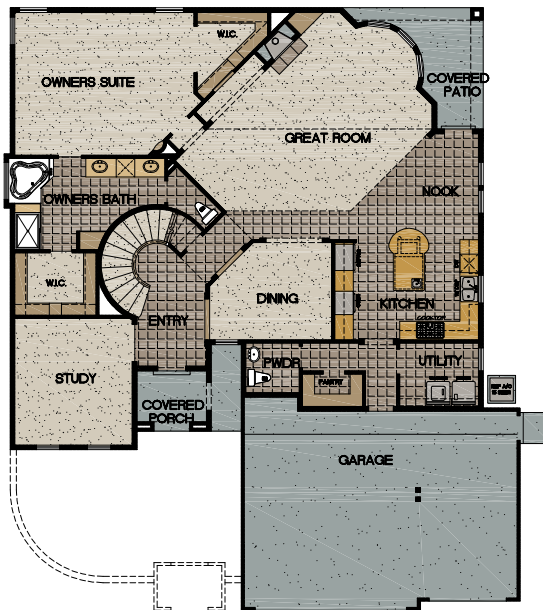

Signature Series

The Marbella II

SS3065

Spanish Mission (A)

Tuscan Country (A-R)

Tuscan Hills (D)

Santa Fe (C)

Floor Plan

Approx. 3065 Heated Sq. Ft.

Elevations are artist renderings only and location, size, and style of windows, doors and landscape elements may differ from what is shown. Certain lot conditions may require a home to be built in reverse of the plan. Square footages shown are approximate. Because we are constantly improving our product, we reserve the right to change product features, brand names, dimensions, architectural details and design. This illustration is not part of a legal contract. If home is shown with tile roof, see your sales consultant for pricing. Some lots have premiums. Prices and floor plans are subject to change without notice. Read community disclosures prior to purchasing home. License# 60253. 02/14/2011
 Plan may not be copied or reproduced in full or in part without the expressed written consent from Stillbrooke Homes. © 2011 All rights reserved.