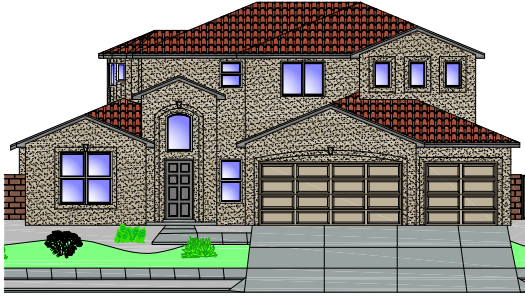

Signature Series

The Marbella II

SS3065

Spanish Mission (A)

Tuscan Country (A-R)

Tuscan Hills (D)

Santa Fe (C)

Floor Plan

Approx. 3065 Heated Sq. Ft.

Elevations are artist renderings only and location, size, and style of windows, doors and landscape elements may differ from what is shown. Certain lot conditions may require a home to be built in reverse of the plan. Square footages shown are approximate. Because we are constantly improving our product, we reserve the right to change product features, brand names, dimensions, architectural details and design. This illustration is not part of a legal contract. If home is shown with tile roof, see your sales consultant for pricing. Some lots have premiums. Prices and floor plans are subject to change without notice. Read community disclosures prior to purchasing home. License# 60253. 02/14/2011
 Plan may not be copied or reproduced in full or in part without the expressed written consent from Stillbrooke Homes. © 2011 All rights reserved.