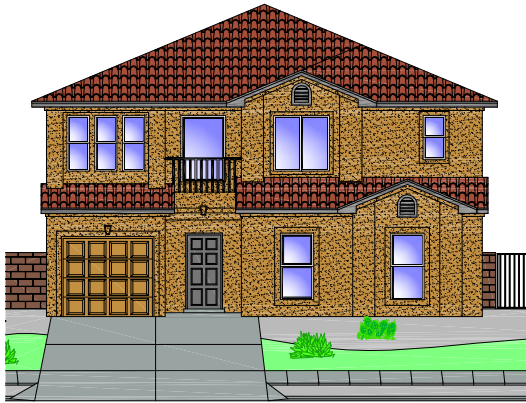

Signature Series

The Montecito

SS2943

Spanish Mission (A)

Tuscan Hills (A-R)

Santa Fe (C)

Floor Plan

Approx. 2943 Heated Sq. Ft.

Elevations are artists renderings only and location, size, and style of windows, doors and landscape elements may differ from what is shown. Certain lot conditions may require a home to be built in reverse of the plan. Square footages shown are approximate. Because we are constantly improving our product, we reserve the right to change product features, brand names, dimensions, architectural details and design. This illustration is not part of a legal contract. If home is shown with tile roof, see your sales consultant for pricing. Some lots have premiums. Prices and floor plans are subject to change without notice. Read community disclosures prior to purchasing home. License# 60253. 02/14/2011
 Plan may not be copied or reproduced in full or in part without the expressed written consent from Stillbrooke Homes. © 2011 All rights reserved.