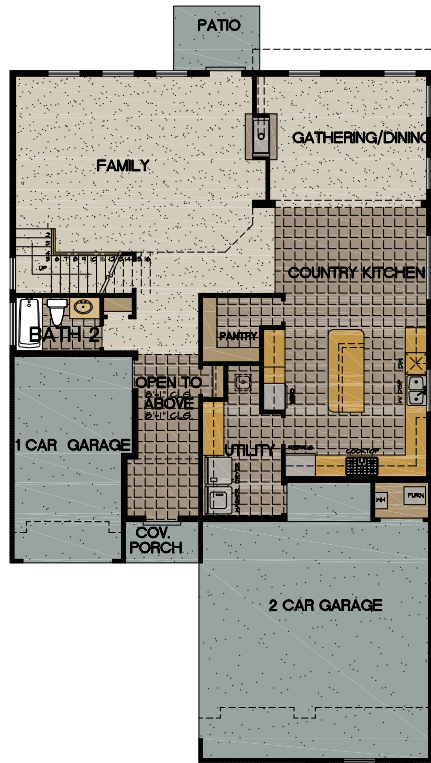

Signature Series

The Montecito

SS2943

Spanish Mission (A)

Tuscan Hills (A-R)

Santa Fe (C)

Floor Plan

Approx. 2943 Heated Sq. Ft.

Elevations are artists renderings only and location, size, and style of windows, doors and landscape elements may differ from what is shown. Certain lot conditions may require a home to be built in reverse of the plan. Square footages shown are approximate. Because we are constantly improving our product, we reserve the right to change product features, brand names, dimensions, architectural details and design. This illustration is not part of a legal contract. If home is shown with tile roof, see your sales consultant for pricing. Some lots have premiums. Prices and floor plans are subject to change without notice. Read community disclosures prior to purchasing home. License# 60253. 02/14/2011
 Plan may not be copied or reproduced in full or in part without the expressed written consent from Stillbrooke Homes. © 2011 All rights reserved.