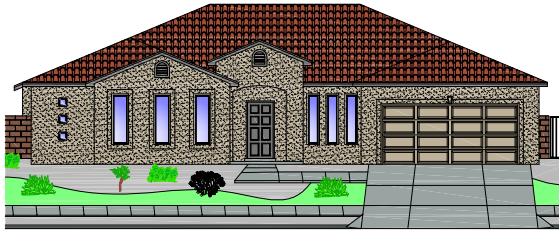

Signature Series

The Pearl

SS2916

Spanish Mission (A)

Tuscan Hills (A-R)

Spanish Craftsman (D)

Santa Fe (C)

Floor Plan

Approx. 2916 Heated Sq. Ft.

Elevations are artists renderings only and location, size, and style of windows, doors and landscape elements may differ from what is shown. Certain lot conditions may require a home to be built in reverse of the plan. Square footages shown are approximate. Because we are constantly improving our product, we reserve the right to change product features, brand names, dimensions, architectural details and design. this illustration is not part of a legal contract. If home is shown with tile roof, see your sales consultant for pricing. Some lots have premiums. Prices and floor plans are subject to change without notice. Read community disclosures prior to purchasing home. License# 60253. 02/14/2011
 Plan may not be copied or reproduced in full or in part without the expressed written consent from Stillbrooke Homes. ©2011 All rights reserved.