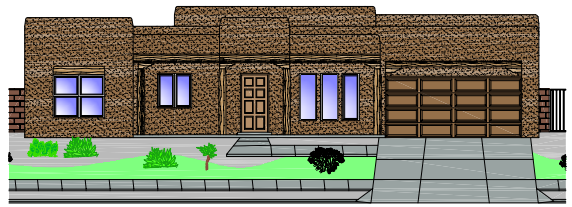

### SS2814

Spanish Mission (A)

Tuscan Country (A-R)

Tuscan Hills (D)

Santa Fe (C)

Floor Plan

Approx. 2814 Heated Sq. Ft.

Elevations are artists renderings only and location, size, and style of windows, doors and landscape elements may differ from what is shown. Certain lot conditions may require a home to be built in reverse of the plan. Square footages shown are approximate. Because we are constantly improving our product, we reserve the right to change product features, brand names, dimensions, architectural details and design. This illustration is not part of a legal contract. If home is shown with tile roof, see your sales consultant for pricing. Some lots have premiums. Prices and floor plans are subject to change without notice. Read community disclosures prior to purchasing home. License# 60253. 02/14/2011  
 Plan may not be copied or reproduced in full or in part without the expressed written consent from Stillbrooke Homes. © 2011 All rights reserved.