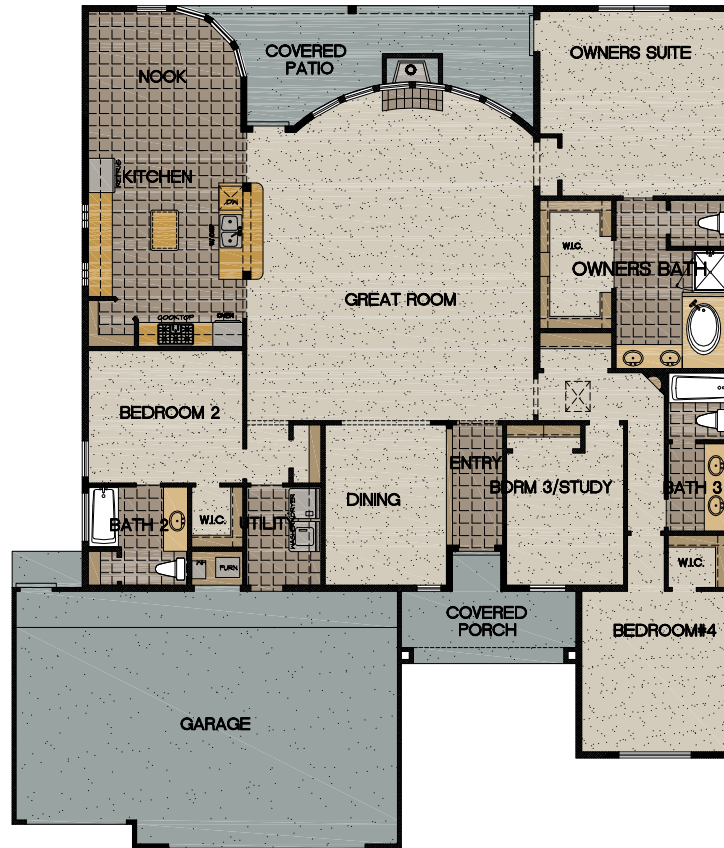

Signature Series

The Emerald

SS2607

Spanish Mission (A)

Tuscan Country (A-R)

Tuscan Hills (D)

Santa Fe (C)

Floor Plan

Approx. 2607 Heated Sq. Ft.

Elevations are artists renderings only and location, size, and style of windows, doors and landscape elements may differ from what is shown. Certain lot conditions may require a home to be built in reverse of the plan. Square footages shown are approximate. Because we are constantly improving our product, we reserve the right to change product features, brand names, dimensions, architectural details and design. this illustration is not part of a legal contract. If home is shown with tile roof, see your sales consultant for pricing. Some lots have premiums. Prices and floor plans are subject to change without notice. Read community disclosures prior to purchasing home. License# 60253. 02/14/2011
 Plan may not be copied or reproduced in full or in part without the expressed written consent from Stillbrooke Homes. © 2011 All rights reserved.