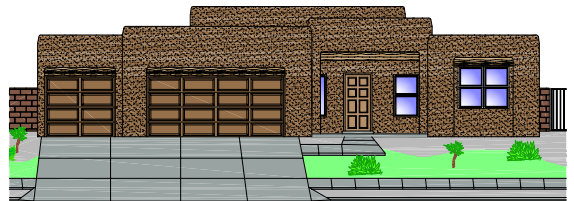

Signature Series

The Emerald

SS2607

Spanish Mission (A)

Tuscan Country (A-R)

Tuscan Hills (D)

Santa Fe (C)

Floor Plan

Approx. 2607 Heated Sq. Ft.

Elevations are artists renderings only and location, size, and style of windows, doors and landscape elements may differ from what is shown. Certain lot conditions may require a home to be built in reverse of the plan. Square footages shown are approximate. Because we are constantly improving our product, we reserve the right to change product features, brand names, dimensions, architectural details and design. this illustration is not part of a legal contract. If home is shown with tile roof, see your sales consultant for pricing. Some lots have premiums. Prices and floor plans are subject to change without notice. Read community disclosures prior to purchasing home. License# 60253. 02/14/2011
 Plan may not be copied or reproduced in full or in part without the expressed written consent from Stillbrooke Homes. © 2011 All rights reserved.