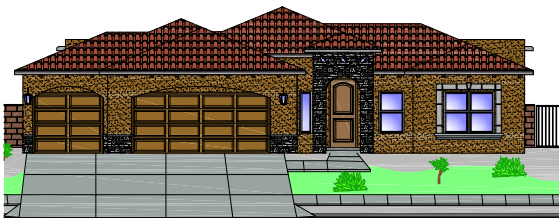

Signature Series

The Emerald

SS2607

Spanish Mission (A)

Tuscan Country (A-R)

Tuscan Hills (D)

Santa Fe (C)

Floor Plan

Approx. 2607 Heated Sq. Ft.

Elevations are artists renderings only and location, size, and style of windows, doors and landscape elements may differ from what is shown. Certain lot conditions may require a home to be built in reverse of the plan. Square footages shown are approximate. Because we are constantly improving our product, we reserve the right to change product features, brand names, dimensions, architectural details and design. this illustration is not part of a legal contract. If home is shown with tile roof, see your sales consultant for pricing. Some lots have premiums. Prices and floor plans are subject to change without notice. Read community disclosures prior to purchasing home. License# 60253. 02/14/2011
 Plan may not be copied or reproduced in full or in part without the expressed written consent from Stillbrooke Homes. © 2011 All rights reserved.