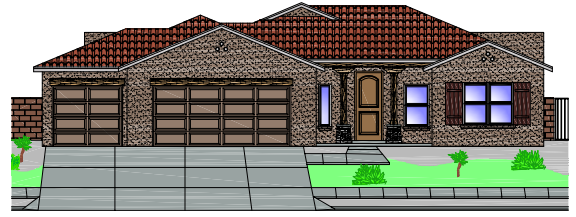

Signature Series

The Emerald

SS2607

Spanish Mission (A)

Tuscan Country (A-R)

Tuscan Hills (D)

Santa Fe (C)

Floor Plan

Approx. 2607 Heated Sq. Ft.

Elevations are artists renderings only and location, size, and style of windows, doors and landscape elements may differ from what is shown. Certain lot conditions may require a home to be built in reverse of the plan. Square footages shown are approximate. Because we are constantly improving our product, we reserve the right to change product features, brand names, dimensions, architectural details and design. this illustration is not part of a legal contract. If home is shown with tile roof, see your sales consultant for pricing. Some lots have premiums. Prices and floor plans are subject to change without notice. Read community disclosures prior to purchasing home. License# 60253. 02/14/2011
 Plan may not be copied or reproduced in full or in part without the expressed written consent from Stillbrooke Homes. © 2011 All rights reserved.