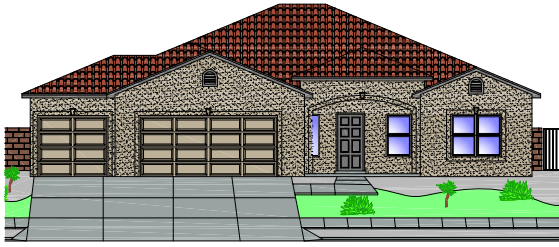

Signature Series

The Emerald

SS2607

Spanish Mission (A)

Tuscan Country (A-R)

Tuscan Hills (D)

Santa Fe (C)

Floor Plan

Approx. 2607 Heated Sq. Ft.

Elevations are artists renderings only and location, size, and style of windows, doors and landscape elements may differ from what is shown. Certain lot conditions may require a home to be built in reverse of the plan. Square footages shown are approximate. Because we are constantly improving our product, we reserve the right to change product features, brand names, dimensions, architectural details and design. this illustration is not part of a legal contract. If home is shown with tile roof, see your sales consultant for pricing. Some lots have premiums. Prices and floor plans are subject to change without notice. Read community disclosures prior to purchasing home. License# 60253. 02/14/2011
 Plan may not be copied or reproduced in full or in part without the expressed written consent from Stillbrooke Homes. © 2011 All rights reserved.