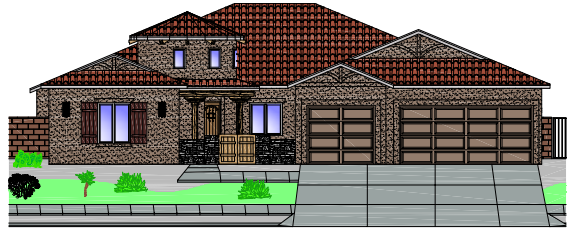

Signature Series

The Opal

SS2597

Stillbrooke

H O M E S

Spanish Mission (A)

Tuscan Country (A-R)

Tuscan Hills (D)

Santa Fe (C)

Approx. 2597 Heated Sq. Ft.

Elevations are artists renderings only and location, size, and style of windows, doors and landscape elements may differ from what is shown. Certain lot conditions may require a home to be built in reverse of the plan. Square footages shown are approximate. Because we are constantly improving our product, we reserve the right to change product features, brand names, dimensions, architectural details and design. this illustration is not part of a legal contract. If home is shown with tile roof, see your sales consultant for pricing. Some lots have premiums. Prices and floor plans are subject to change without notice. Read community disclosures prior to purchasing home. License# 60253. 02/14/2011
Plan may not be copied or reproduced in full or in part without the expressed written consent from Stillbrooke Homes. ©2011 All rights reserved.