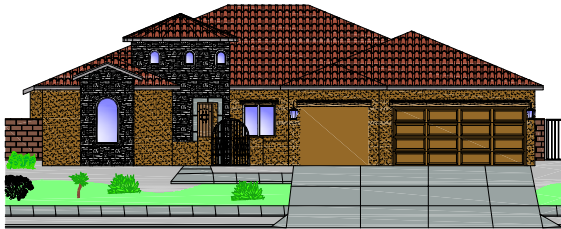

Signature Series

The Opal

SS2597

Stillbrooke

H O M E S

Spanish Mission (A)

Tuscan Country (A-R)

Tuscan Hills (D)

Santa Fe (C)

Approx. 2597 Heated Sq. Ft.

Elevations are artists renderings only and location, size, and style of windows, doors and landscape elements may differ from what is shown. Certain lot conditions may require a home to be built in reverse of the plan. Square footages shown are approximate. Because we are constantly improving our product, we reserve the right to change product features, brand names, dimensions, architectural details and design. this illustration is not part of a legal contract. If home is shown with tile roof, see your sales consultant for pricing. Some lots have premiums. Prices and floor plans are subject to change without notice. Read community disclosures prior to purchasing home. License# 60253. 02/14/2011
Plan may not be copied or reproduced in full or in part without the expressed written consent from Stillbrooke Homes. ©2011 All rights reserved.