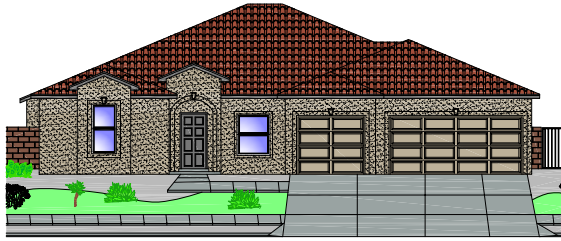

Signature Series

The Opal

SS2597

Stillbrooke

H O M E S

Spanish Mission (A)

Tuscan Country (A-R)

Tuscan Hills (D)

Santa Fe (C)

Approx. 2597 Heated Sq. Ft.

Elevations are artists renderings only and location, size, and style of windows, doors and landscape elements may differ from what is shown. Certain lot conditions may require a home to be built in reverse of the plan. Square footages shown are approximate. Because we are constantly improving our product, we reserve the right to change product features, brand names, dimensions, architectural details and design. this illustration is not part of a legal contract. If home is shown with tile roof, see your sales consultant for pricing. Some lots have premiums. Prices and floor plans are subject to change without notice. Read community disclosures prior to purchasing home. License# 60253. 02/14/2011
Plan may not be copied or reproduced in full or in part without the expressed written consent from Stillbrooke Homes. ©2011 All rights reserved.