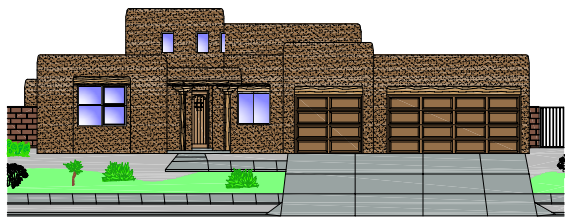

Signature Series

The Opal

SS2597

Stillbrooke

H O M E S

Spanish Mission (A)

Tuscan Country (A-R)

Tuscan Hills (D)

Santa Fe (C)

Approx. 2597 Heated Sq. Ft.

Elevations are artists renderings only and location, size, and style of windows, doors and landscape elements may differ from what is shown. Certain lot conditions may require a home to be built in reverse of the plan. Square footages shown are approximate. Because we are constantly improving our product, we reserve the right to change product features, brand names, dimensions, architectural details and design. this illustration is not part of a legal contract. If home is shown with tile roof, see your sales consultant for pricing. Some lots have premiums. Prices and floor plans are subject to change without notice. Read community disclosures prior to purchasing home. License# 60253. 02/14/2011
Plan may not be copied or reproduced in full or in part without the expressed written consent from Stillbrooke Homes. ©2011 All rights reserved.