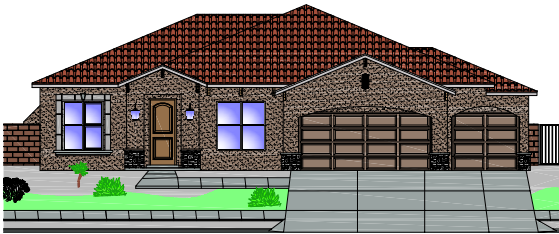

Signature Series

The Amber

SS2510

Spanish Mission (A)

Tuscan Country (A-R)

Tuscan Hills (D)

Santa Fe (C)

Floor Plan

Approx. 2510 Heated Sq. Ft.

Elevations are artists renderings only and location, size, and style of windows, doors and landscape elements may differ from what is shown. Certain lot conditions may require a home to be built in reverse of the plan. Square footages shown are approximate. Because we are constantly improving our product, we reserve the right to change product features, brand names, dimensions, architectural details and design. this illustration is not part of a legal contract. If home is shown with tile roof, see your sales consultant for pricing. Some lots have premiums. Prices and floor plans are subject to change without notice. Read community disclosures prior to purchasing home. License# 60253. 02/14/2011
 Plan may not be copied or reproduced in full or in part without the expressed written consent from Stillbrooke Homes. © 2011 All rights reserved.