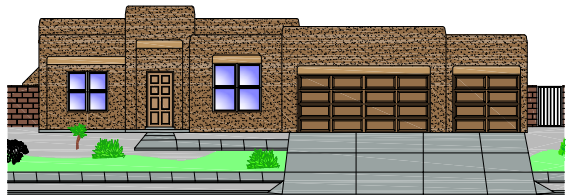

Signature Series

The Amber

SS2510

Spanish Mission (A)

Tuscan Country (A-R)

Tuscan Hills (D)

Santa Fe (C)

Floor Plan

Approx. 2510 Heated Sq. Ft.

Elevations are artists renderings only and location, size, and style of windows, doors and landscape elements may differ from what is shown. Certain lot conditions may require a home to be built in reverse of the plan. Square footages shown are approximate. Because we are constantly improving our product, we reserve the right to change product features, brand names, dimensions, architectural details and design. this illustration is not part of a legal contract. If home is shown with tile roof, see your sales consultant for pricing. Some lots have premiums. Prices and floor plans are subject to change without notice. Read community disclosures prior to purchasing home. License# 60253. 02/14/2011
 Plan may not be copied or reproduced in full or in part without the expressed written consent from Stillbrooke Homes. © 2011 All rights reserved.