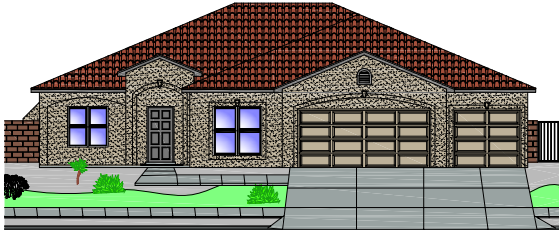

Signature Series

The Amber

SS2510

Spanish Mission (A)

Tuscan Country (A-R)

Tuscan Hills (D)

Santa Fe (C)

Floor Plan

Approx. 2510 Heated Sq. Ft.

Elevations are artists renderings only and location, size, and style of windows, doors and landscape elements may differ from what is shown. Certain lot conditions may require a home to be built in reverse of the plan. Square footages shown are approximate. Because we are constantly improving our product, we reserve the right to change product features, brand names, dimensions, architectural details and design. this illustration is not part of a legal contract. If home is shown with tile roof, see your sales consultant for pricing. Some lots have premiums. Prices and floor plans are subject to change without notice. Read community disclosures prior to purchasing home. License# 60253. 02/14/2011
 Plan may not be copied or reproduced in full or in part without the expressed written consent from Stillbrooke Homes. © 2011 All rights reserved.