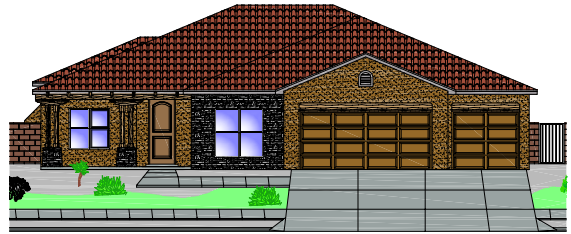

Signature Series

The Amber

SS2510

Spanish Mission (A)

Tuscan Country (A-R)

Tuscan Hills (D)

Santa Fe (C)

Floor Plan

Approx. 2510 Heated Sq. Ft.

Elevations are artists renderings only and location, size, and style of windows, doors and landscape elements may differ from what is shown. Certain lot conditions may require a home to be built in reverse of the plan. Square footages shown are approximate. Because we are constantly improving our product, we reserve the right to change product features, brand names, dimensions, architectural details and design. this illustration is not part of a legal contract. If home is shown with tile roof, see your sales consultant for pricing. Some lots have premiums. Prices and floor plans are subject to change without notice. Read community disclosures prior to purchasing home. License# 60253. 02/14/2011
 Plan may not be copied or reproduced in full or in part without the expressed written consent from Stillbrooke Homes. © 2011 All rights reserved.