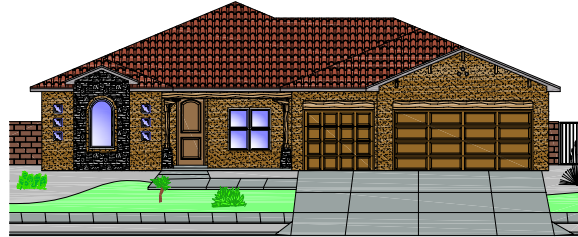

Signature Series

The Manzano

SS2398

Stillbrooke

H O M E S

Spanish Mission (A)

Tuscan Country (A-R)

Santa Fe (C)

Floor Plan

Approx. 2398 Heated Sq. Ft.

Elevations are artists renderings only and location, size, and style of windows, doors and landscape elements may differ from what is shown. Certain lot conditions may require a home to be built in reverse of the plan. Square footages shown are approximate. Because we are constantly improving our product, we reserve the right to change product features, brand names, dimensions, architectural details and design. This illustration is not part of a legal contract. If home is shown with tile roof, see your sales consultant for pricing. Some lots have premiums. Prices and floor plans are subject to change without notice. Read community disclosures prior to purchasing home. License# 60253. 02/14/2011
Plan may not be copied or reproduced in full or in part without the expressed written consent from Stillbrooke Homes. © 2011 All rights reserved.