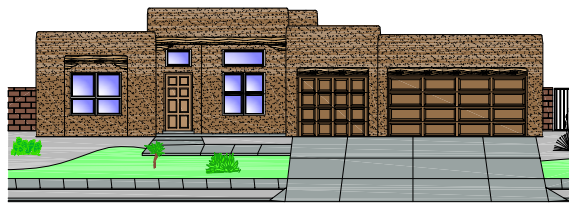

Signature Series

The Manzano

SS2398

Stillbrooke

H O M E S

Spanish Mission (A)

Tuscan Country (A-R)

Santa Fe (C)

Floor Plan

Approx. 2398 Heated Sq. Ft.

Elevations are artists renderings only and location, size, and style of windows, doors and landscape elements may differ from what is shown. Certain lot conditions may require a home to be built in reverse of the plan. Square footages shown are approximate. Because we are constantly improving our product, we reserve the right to change product features, brand names, dimensions, architectural details and design. This illustration is not part of a legal contract. If home is shown with tile roof, see your sales consultant for pricing. Some lots have premiums. Prices and floor plans are subject to change without notice. Read community disclosures prior to purchasing home. License# 60253. 02/14/2011
Plan may not be copied or reproduced in full or in part without the expressed written consent from Stillbrooke Homes. © 2011 All rights reserved.