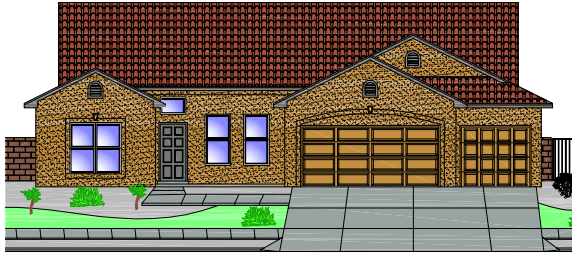

Signature Series

The Sandia

SS2383

Spanish Mission (A)

Tuscan Country (A-R)

Santa Fe (C)

Floor Plan

Approx. 2383 Heated Sq. Ft.

Elevations are artists renderings only and location, size, and style of windows, doors and landscape elements may differ from what is shown. Certain lot conditions may require a home to be built in reverse of the plan. Square footages shown are approximate. Because we are constantly improving our product, we reserve the right to change product features, brand names, dimensions, architectural details and design. this illustration is not part of a legal contract. If home is shown with tile roof, see your sales consultant for pricing. Some lots have premiums. Prices and floor plans are subject to change without notice. Read community disclosures prior to purchasing home. License# 60253. 02/14/2011
Plan may not be copied or reproduced in full or in part without the expressed written consent from Stillbrooke Homes. © 2011 All rights reserved.