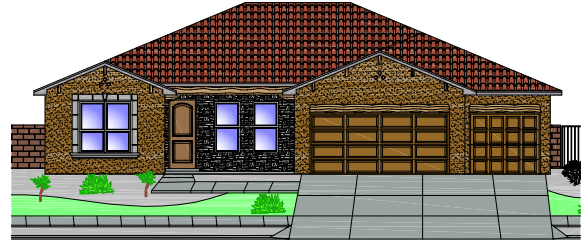

Signature Series

The Sandia

SS2383

Spanish Mission (A)

Tuscan Country (A-R)

Santa Fe (C)

Floor Plan

Approx. 2383 Heated Sq. Ft.

Elevations are artists renderings only and location, size, and style of windows, doors and landscape elements may differ from what is shown. Certain lot conditions may require a home to be built in reverse of the plan. Square footages shown are approximate. Because we are constantly improving our product, we reserve the right to change product features, brand names, dimensions, architectural details and design. this illustration is not part of a legal contract. If home is shown with tile roof, see your sales consultant for pricing. Some lots have premiums. Prices and floor plans are subject to change without notice. Read community disclosures prior to purchasing home. License# 60253. 02/14/2011
Plan may not be copied or reproduced in full or in part without the expressed written consent from Stillbrooke Homes. © 2011 All rights reserved.