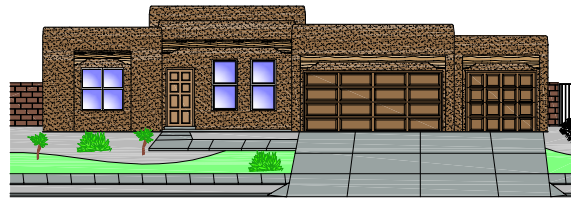

Signature Series

The Sandia

SS2383

Spanish Mission (A)

Tuscan Country (A-R)

Santa Fe (C)

Floor Plan

Approx. 2383 Heated Sq. Ft.

Elevations are artists renderings only and location, size, and style of windows, doors and landscape elements may differ from what is shown. Certain lot conditions may require a home to be built in reverse of the plan. Square footages shown are approximate. Because we are constantly improving our product, we reserve the right to change product features, brand names, dimensions, architectural details and design. this illustration is not part of a legal contract. If home is shown with tile roof, see your sales consultant for pricing. Some lots have premiums. Prices and floor plans are subject to change without notice. Read community disclosures prior to purchasing home. License# 60253. 02/14/2011
Plan may not be copied or reproduced in full or in part without the expressed written consent from Stillbrooke Homes. © 2011 All rights reserved.