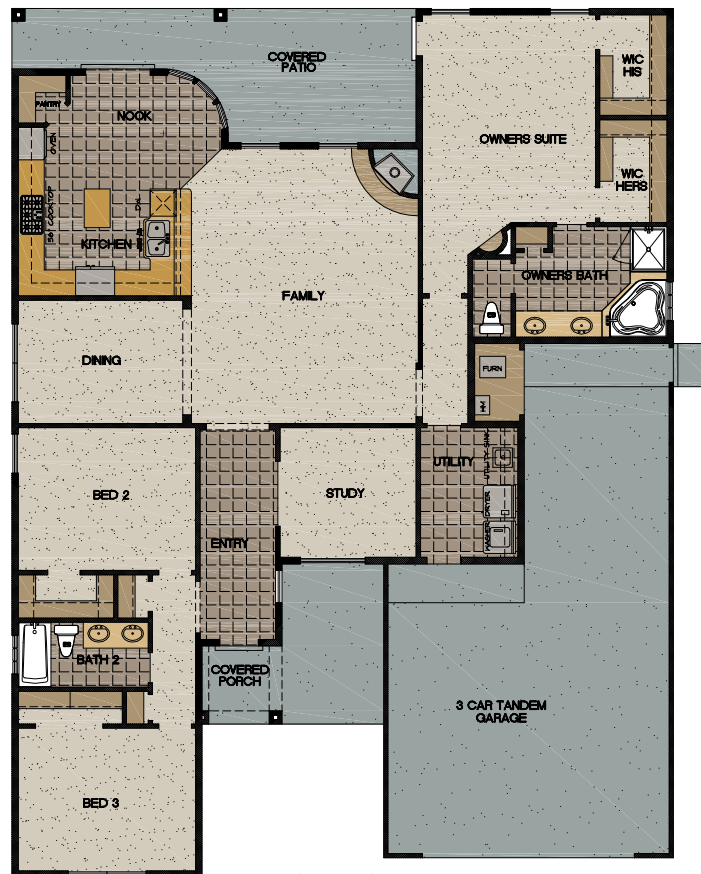

Signature Series

The Ortega

SS2150

Stillbrooke

H O M E S

Spanish Mission (A)

Floor Plan

Approx. 2150 Heated Sq. Ft.

Elevations are artists renderings only and location, size, and style of windows, doors and landscape elements may differ from what is shown. Certain lot conditions may require a home to be built in reverse of the plan. Square footages shown are approximate. Because we are constantly improving our product, we reserve the right to change product features, brand names, dimensions, architectural details and design. this illustration is not part of a legal contract. If home is shown with tile roof, see your sales consultant for pricing. Some lots have premiums. Prices and floor plans are subject to change without notice. Read community disclosures prior to purchasing home. License# 60253. 02/14/2011
Plan may not be copied or reproduced in full or in part without the expressed written consent from Stillbrooke Homes. © 2011 All rights reserved.